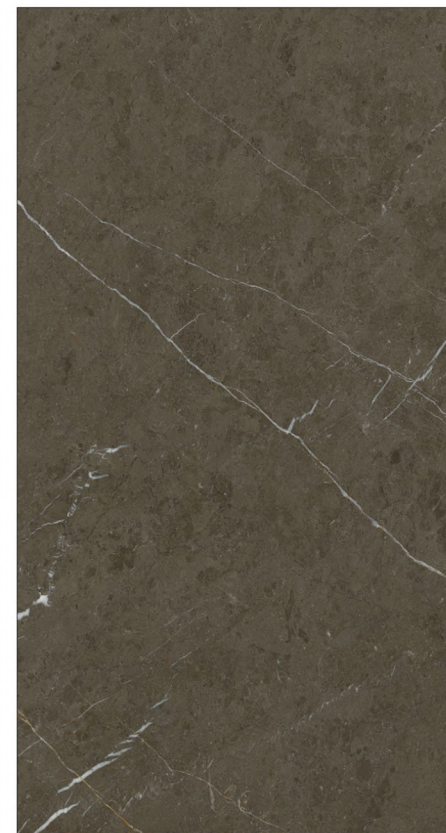

MOON BROWN MS203

Surface: Glossy / Skin-like matt
Material: SPC / Fiber Cement
Thickness: 4mm / 6mm
Dimension: 48ft / 49ft