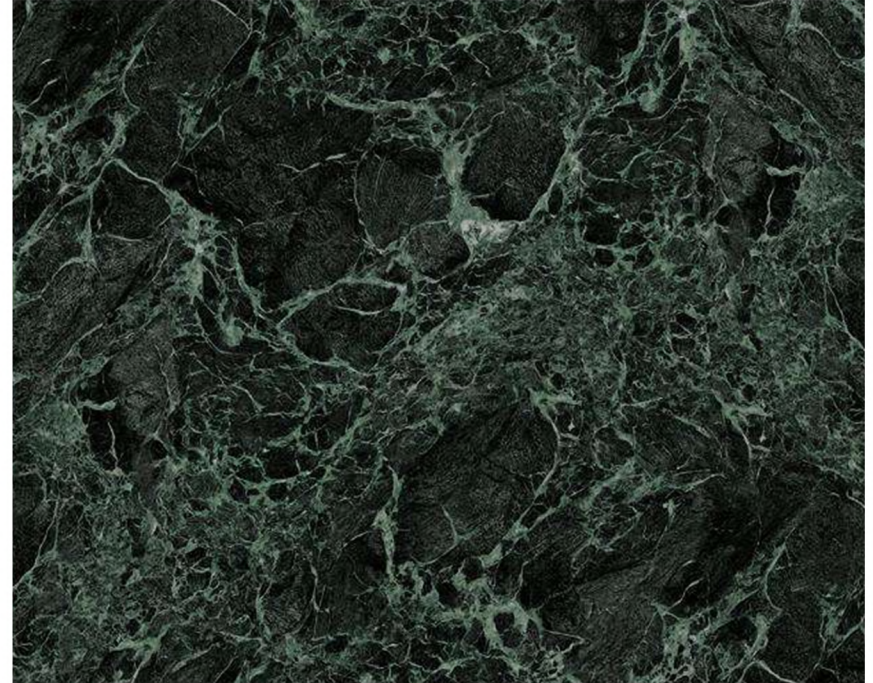

YIN-YANG WHITE MS510

SURFACE High-Gloss / Skin-like Matt
MATERIAL SPC / Fiber Cement
THICKNESS 4mm / 6mm
DIMENSION 48ft / 49ft

VR

PRADA GREEN MS519

SURFACE High-Gloss / Skin-like Matt
MATERIAL SPC / Fiber Cement
THICKNESS 4mm / 6mm
DIMENSION 48ft / 49ft

VR