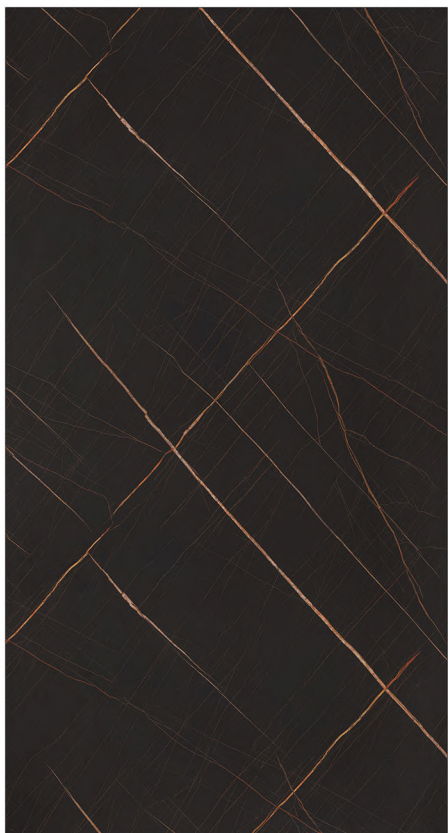

DIGITAL PRINT COLLECTION

LAUREN BLACKSTONE MS109

Surface: Glossy / Skin-like matt
Material: SPC / Fiber Cement
Thickness: 4mm / 6mm
Dimension: 48ft / 49ft