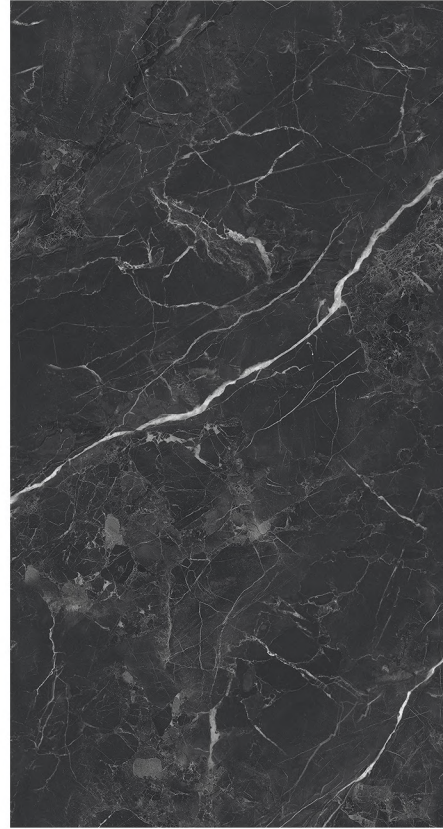

PREMIUM GREY MS401

Surface: Glossy / Skin-like matt
Material: SPC / Fiber Cement
Thickness: 4mm / 6mm
Dimension: 48ft / 49ft