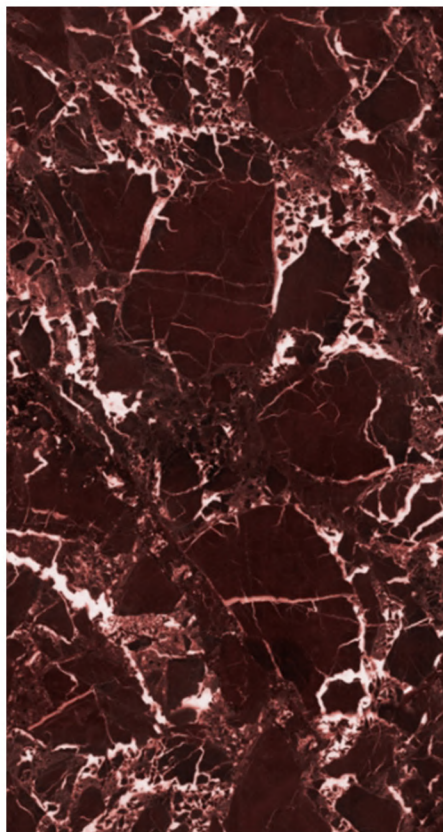

ROSSO LEVANTO MS520

Surface: Glossy / Skin-like matt
Material: SPC / Fiber Cement
Thickness: 4mm / 6mm
Dimension: 48ft / 49ft