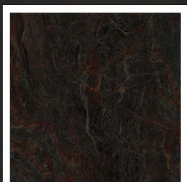

DIGITAL PRINT COLLECTION
DISNEY BROWN MS515
Fiber Cement / SPC