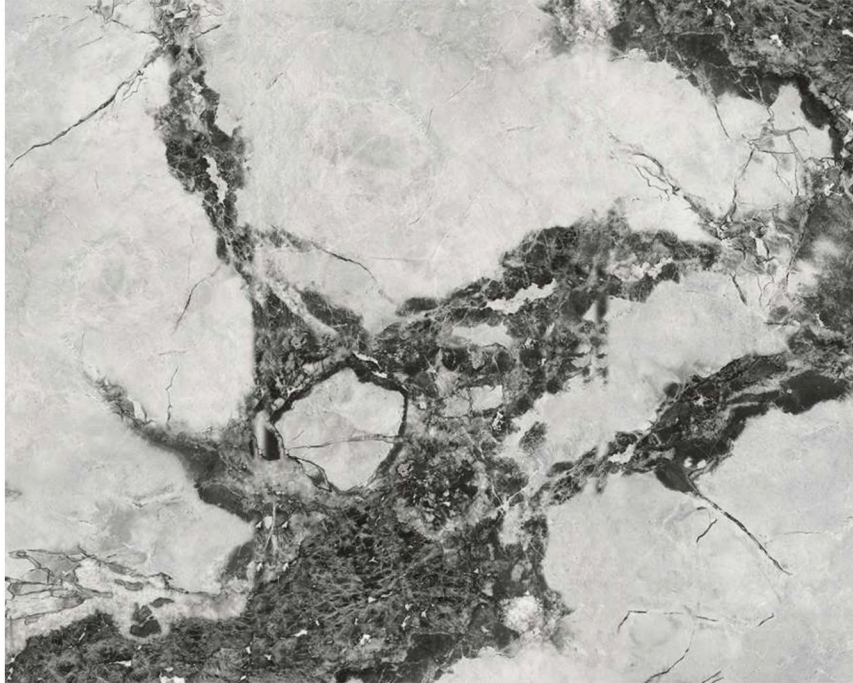

YIN-YANG WHITE MS510

SURFACE High-Gloss / Skin-like Matt
MATERIAL SPC / Fiber Cement
THICKNESS 4mm / 6mm
DIMENSION 48ft / 49ft

VR

PRADA GREEN MS519

SURFACE High-Gloss / Skin-like Matt
MATERIAL SPC / Fiber Cement
THICKNESS 4mm / 6mm
DIMENSION 48ft / 49ft

VR