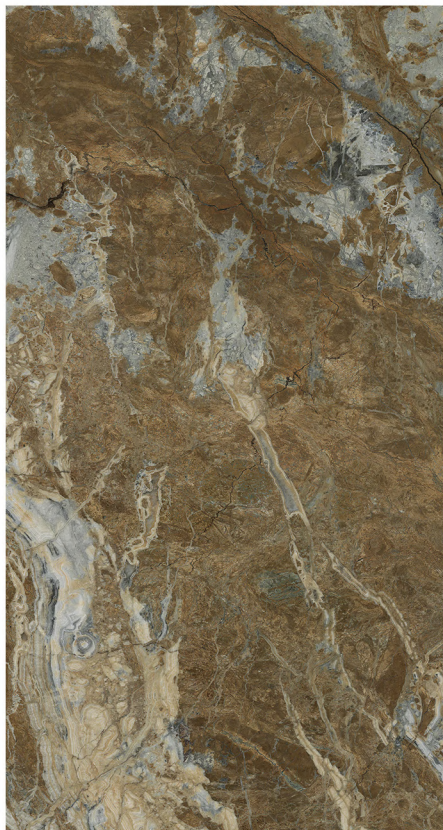

STARBURST BROWN MS213

Surface: Glossy / Skin-like matt
Material: SPC / Fiber Cement
Thickness: 4mm / 6mm
Dimension: 48ft / 49ft