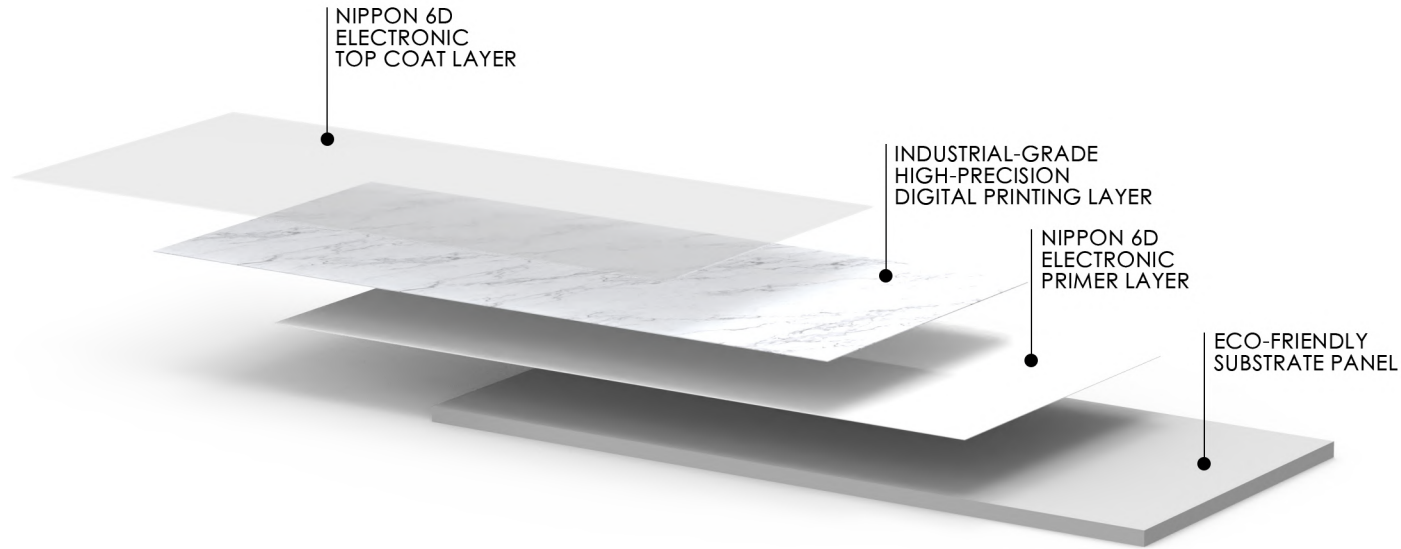

INTELLIGENCE MEETS IMAGINATION

WATER & FIRE RESISTANT

RELIABLE PERFORMANCE IN WET AND HIGH-RISK ENVIRONMENTS.

STABLE & DURABLE STRUCTURE

NO WARPING, SWELLING, OR SURFACE SCRATCHES — BUILT TO LAST.

VERSATILE SURFACE FINISHES