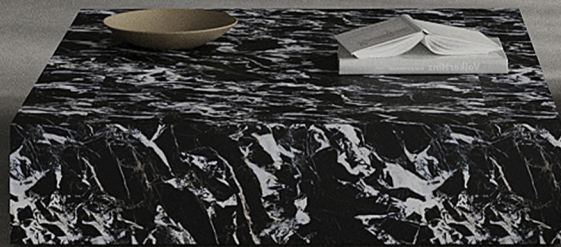

5 - AUTUMN GRAIN JC101

Surface: Glossy/Skin-like matt
 Material: SPC/Fiber Cement
 Thickness: 4mm/6mm
 Dimension: 48ft/29ft

DIGITAL PRINT COLLECTION
NAPOLEON BLACK MS111
Fiber Cement / SPC

PP-FILM COLLECTION
ITALIAN TAWNY OAK PW03
Fiber Cement / SPC