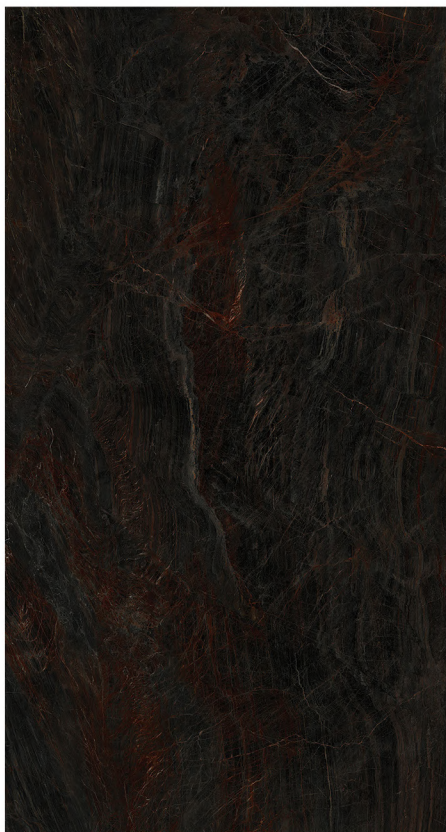

DIGITAL PRINT COLLECTION

DISNEY BROWN MS515

Surface: Glossy / Skin-like matt
Material: SPC / Fiber Cement
Thickness: 4mm / 6mm
Dimension: 48ft / 49ft