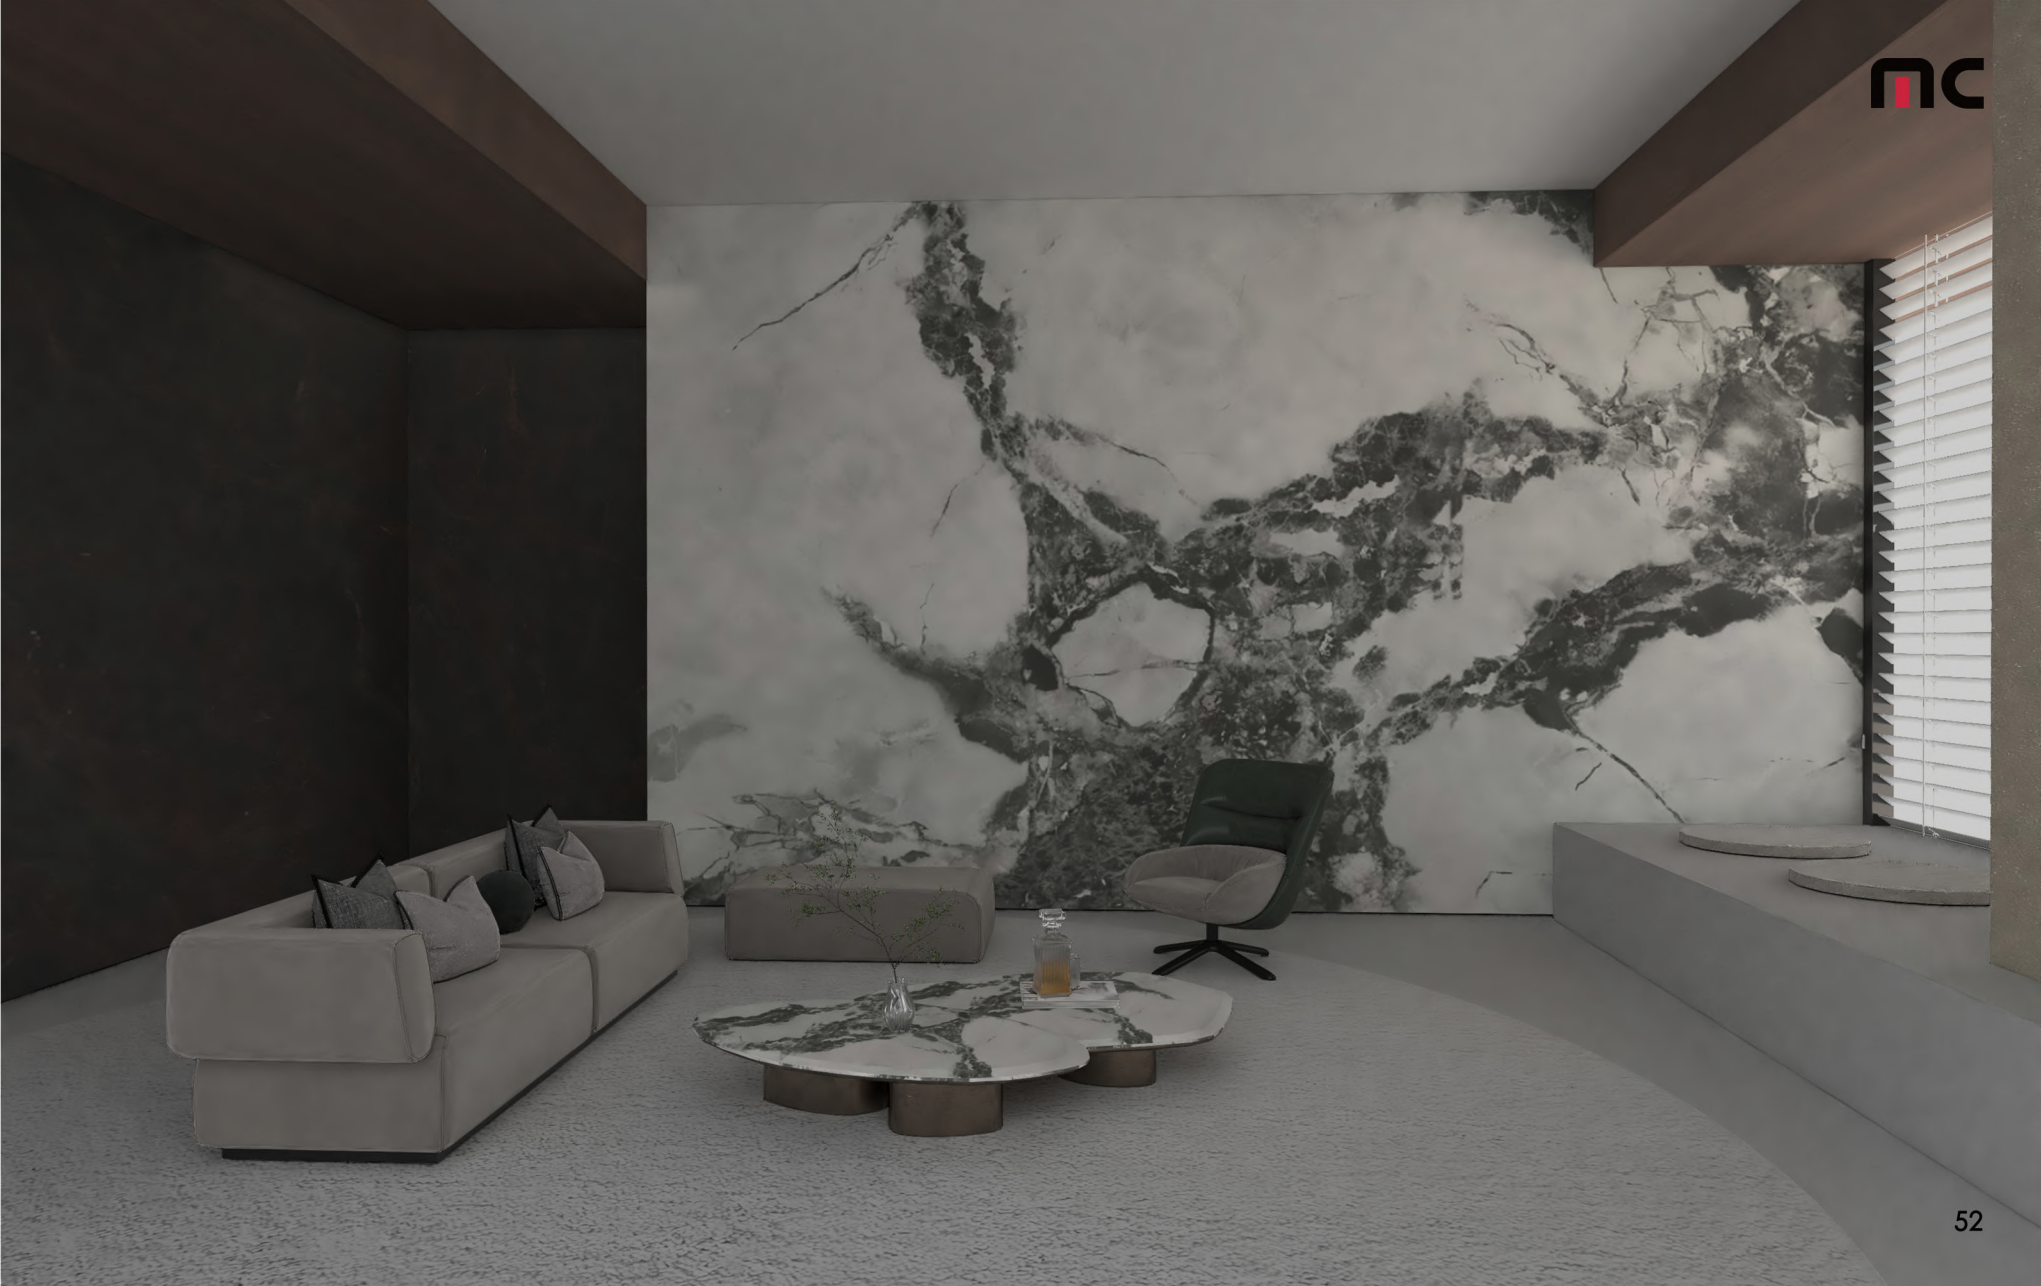

MOONLIGHT STONE JC113

Surface: Glossy / Skin-like matt
Material: SPC / Fiber Cement
Thickness: 4mm / 6mm
Dimension: 48ft / 49ft

PANDORA STONE JC114

Surface: Glossy / Skin-like matt
Material: SPC / Fiber Cement
Thickness: 4mm / 6mm
Dimension: 48ft / 49ft