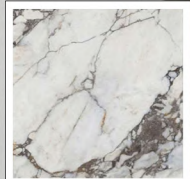

DIGITAL PRINT COLLECTION
STARLIGHT WHITE MS302
Fiber Cement / SPC