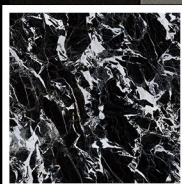

DIGITAL PRINT COLLECTION
NAPOLEON BLACK MS111
Fiber Cement / SPC