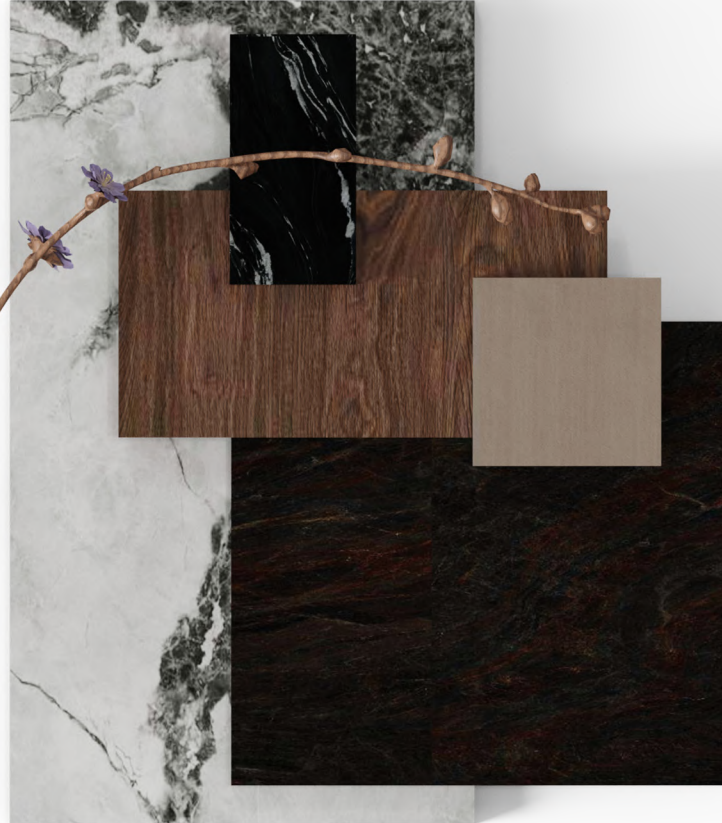

CONCEPT TWO

LIVINGROOM I

1 - YIN-YANG WHITE MS510

Surface: Glossy/Skin-like matt
Material: SPC/Fiber Cement
Thickness: 4mm/6mm
Dimension: 48ft/29ft

2 - DISNEY BROWN MS515

Surface: Glossy/Skin-like matt
Material: SPC/Fiber Cement
Thickness: 4mm/6mm
Dimension: 48ft/29ft

3 - UMBER SANDALWOOD WT08

Surface: Glossy/Skin-like matt
Material: SPC/Fiber Cement
Thickness: 4mm/6mm
Dimension: 48ft/29ft

4 - LAVA BLACK MS105

Surface: Glossy/Skin-like matt
Material: SPC/Fiber Cement
Thickness: 4mm/6mm
Dimension: 48ft/29ft

5 - AUTUMN GRAIN JC101

Surface: Glossy/Skin-like matt
Material: SPC/Fiber Cement
Thickness: 4mm/6mm
Dimension: 48ft/29ft