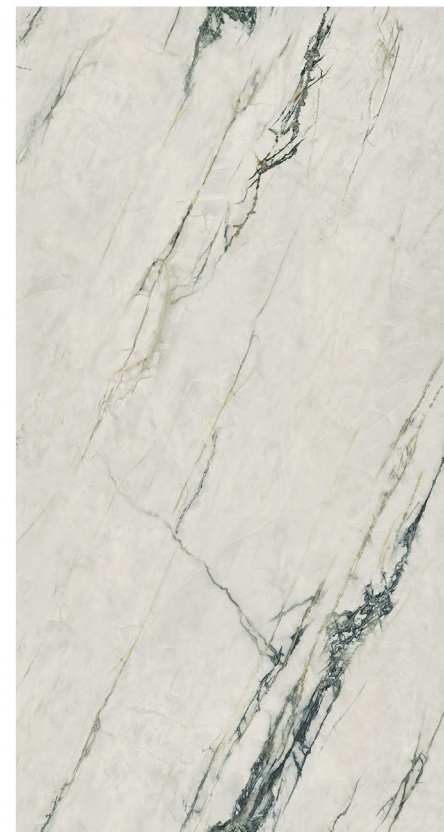

FRESH GREEN WHITE MS514

Surface: Glossy / Skin-like matt
Material: SPC / Fiber Cement
Thickness: 4mm / 6mm
Dimension: 48ft / 49ft