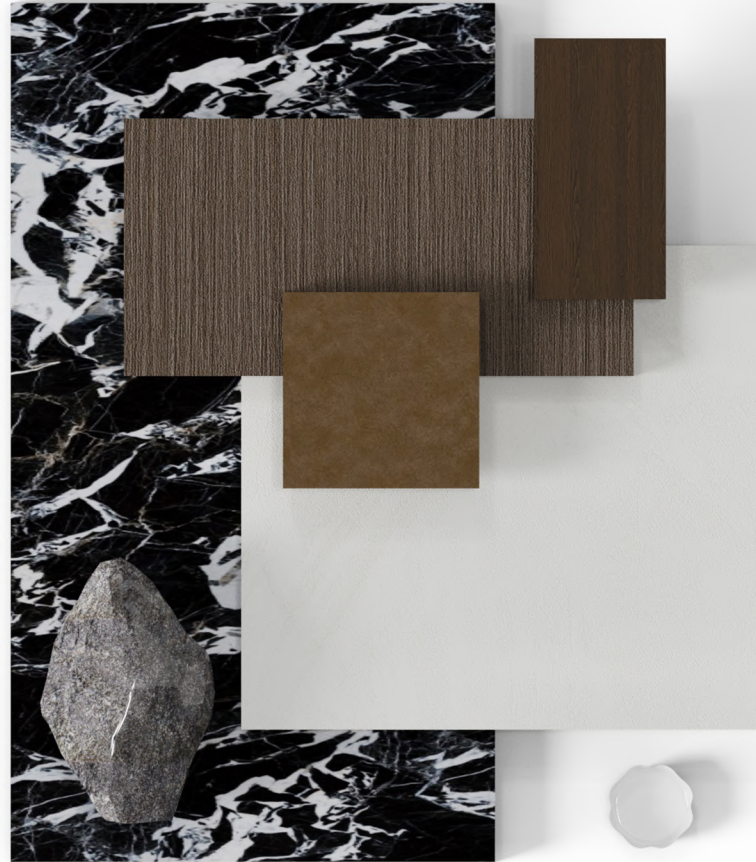

CONCEPT THERE

LIVINGROOM II

1 - NAPOLEON BLACK MS111

Surface: Glossy/Skin-like matt
Material: SPC/Fiber Cement
Thickness: 4mm/6mm
Dimension: 48ft/49ft

2 - SILVER-BROWN WOOD PW06

Surface: PP-Film
Material: SPC/Fiber Cement
Thickness: 4mm/6mm
Dimension: 48ft/29ft

3 - DARK BROWN LEATHER PL02

Surface: PP-Film
Material: SPC/Fiber Cement
Thickness: 4mm/6mm
Dimension: 48ft/29ft

4 - ITALIAN TAWNY OAK PW03

Surface: PP-Film
Material: SPC/Fiber Cement
Thickness: 4mm/6mm
Dimension: 48ft/29ft

5 - MOUNTAIN MIST WHITE PC05

Surface: PP-Film
Material: SPC/Fiber Cement
Thickness: 4mm/6mm
Dimension: 48ft/29ft