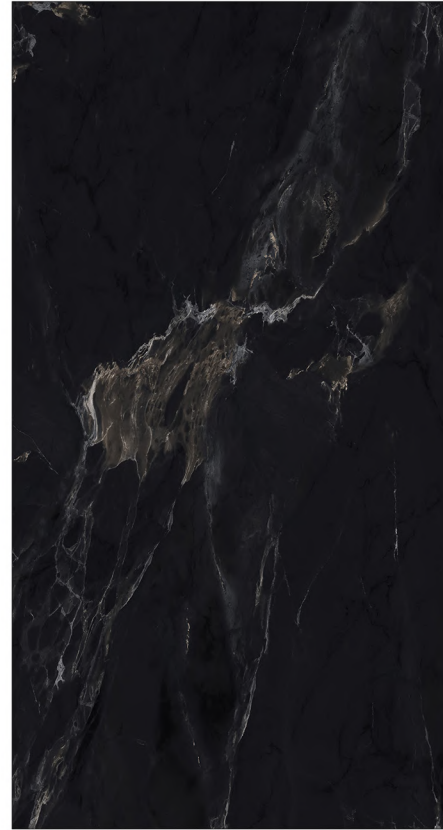

STARLIGHT BLACK MS107

Surface: Glossy / Skin-like matt
Material: SPC / Fiber Cement
Thickness: 4mm / 6mm
Dimension: 48ft / 49ft