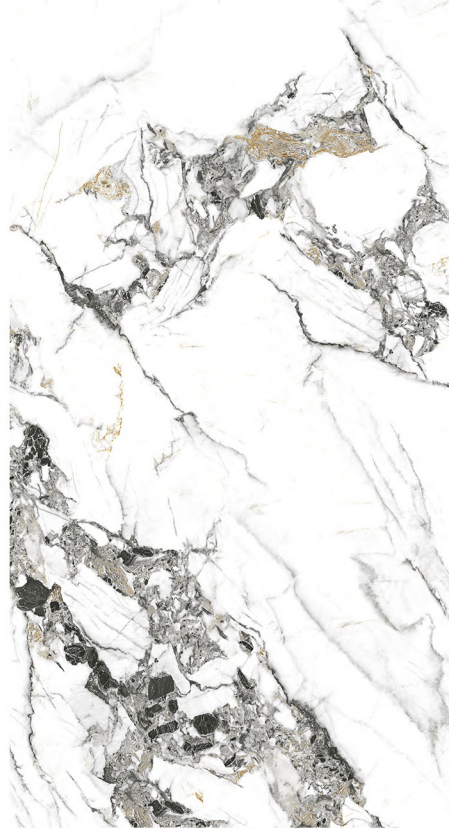

FLUORITE MS317

Surface: Glossy / Skin-like matt
Material: SPC / Fiber Cement
Thickness: 4mm / 6mm
Dimension: 48ft / 49ft