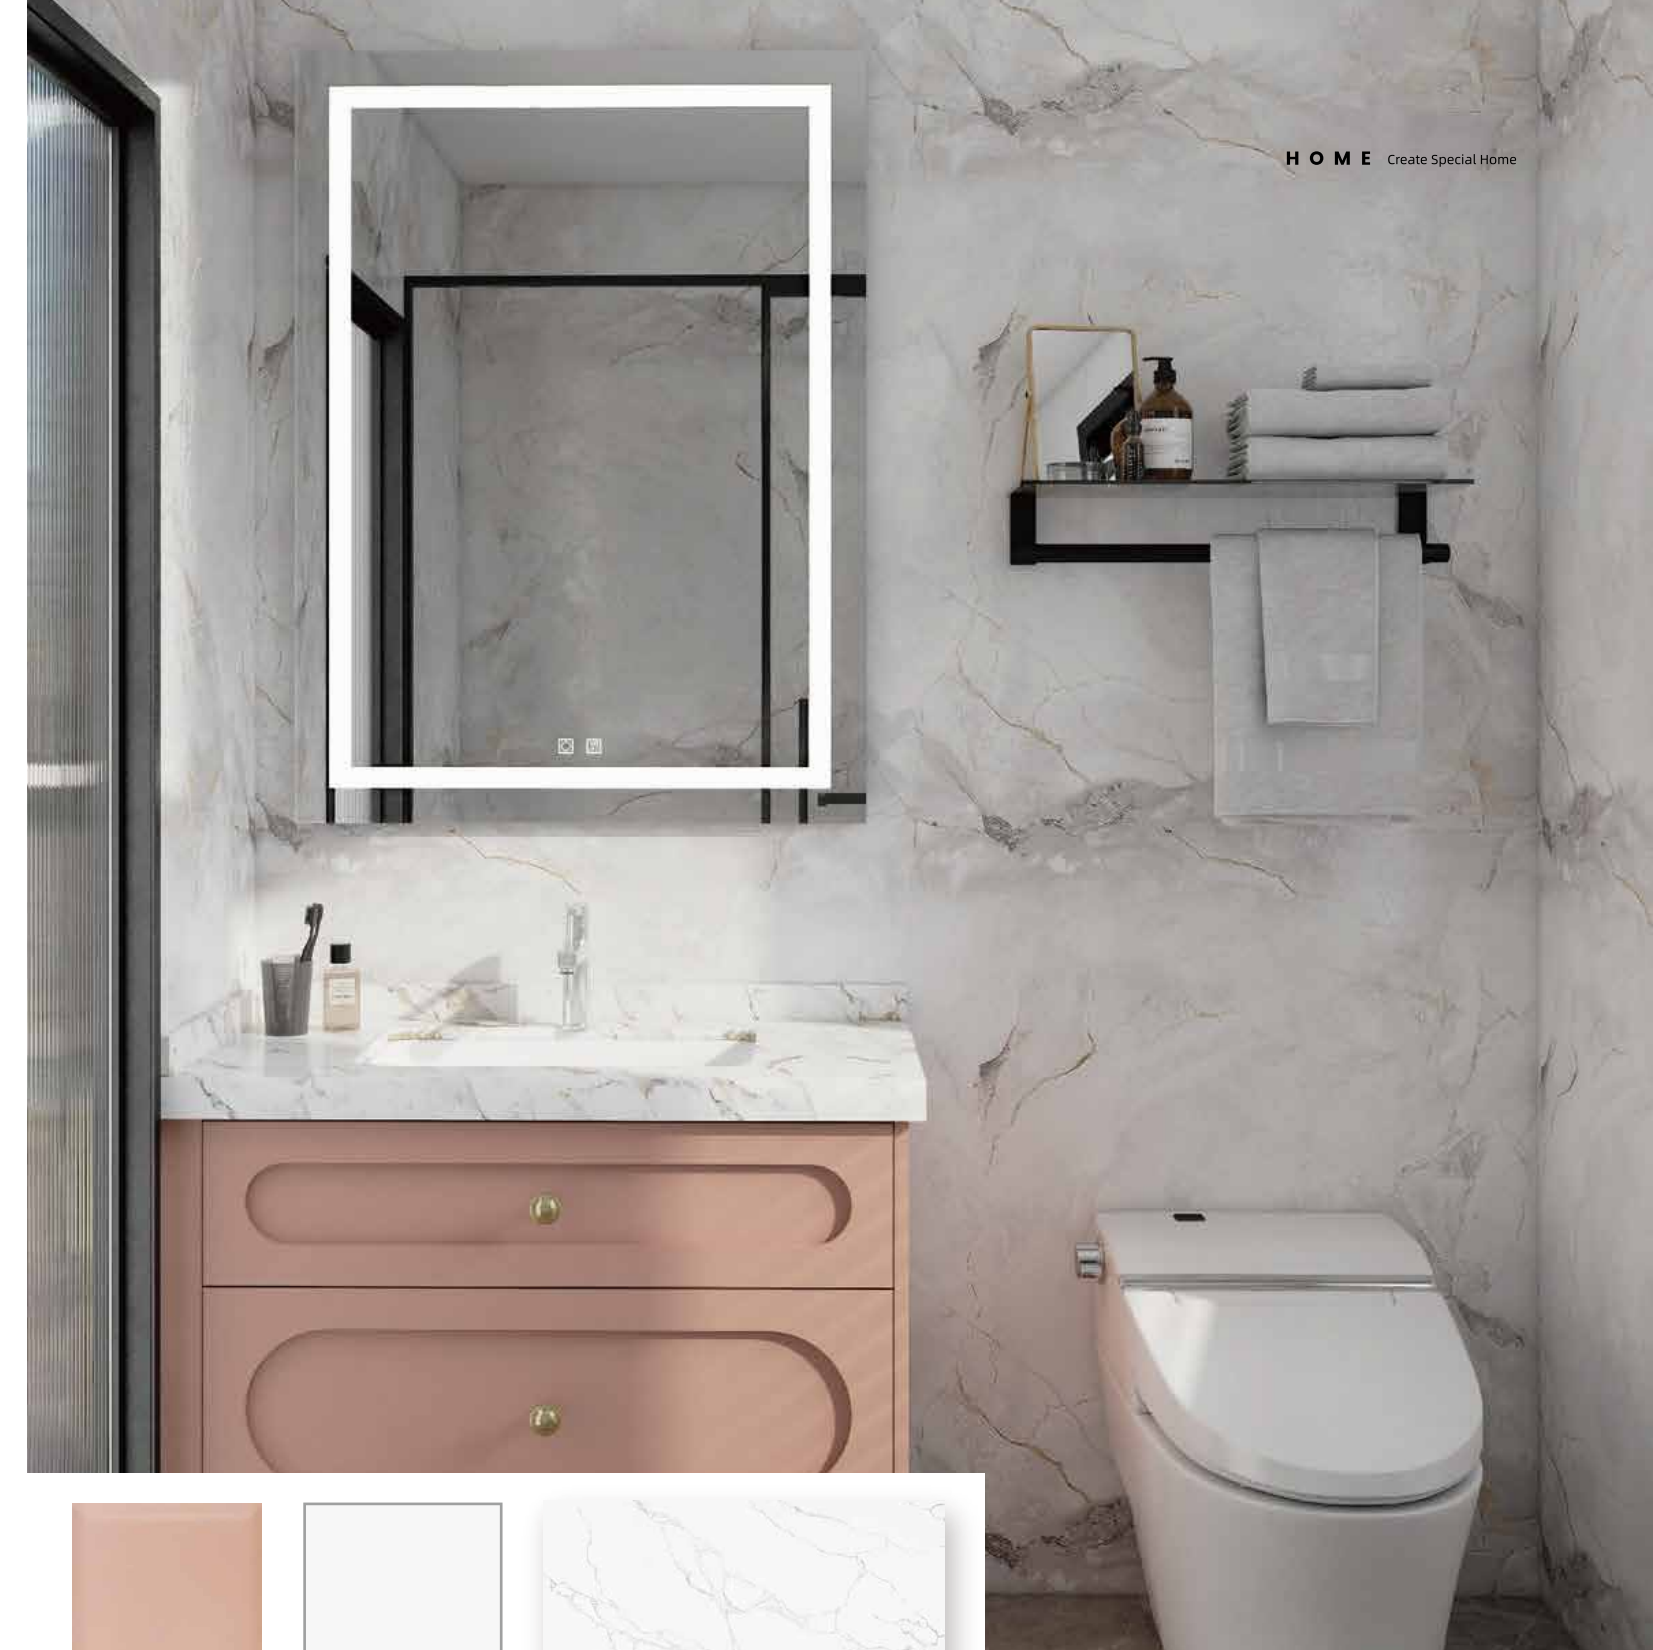

L3161B

BK12

PRG-QV107

Description	Item	Material
Door 1	L3176B	Lacquer
Door 2	PTC-004	Lacquer
Carcase	BK127	Melamine
Countertop	PRG-QS102	Quartz Stone
Handle	J096	/

Description	Item	Material
Door	L3161B	Lacquer
Carcase	BK12	Melamine
Countertop	PRG-QV107	Quartz Stone