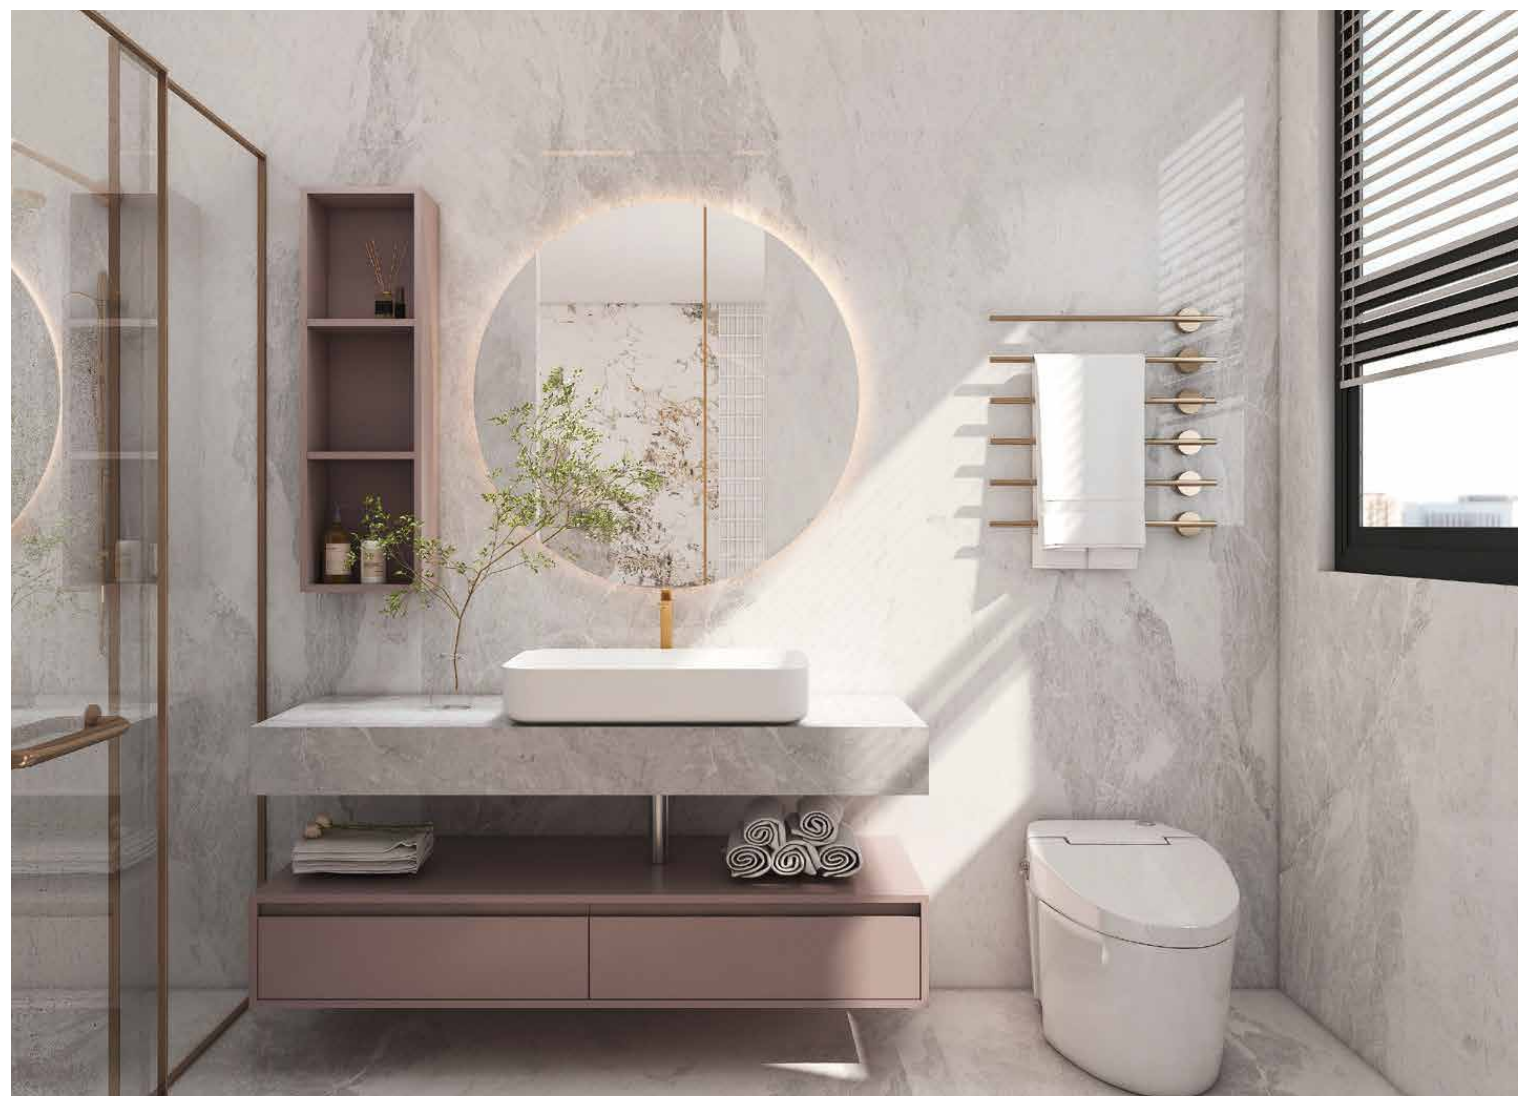

Description	Item	Material
Door	L3167B	Lacquer
Carcase	BK12	Melamine
Countertop	PZQ-SL8151	Quartz Stone
Handle	45°Beveled Door	Lacquer