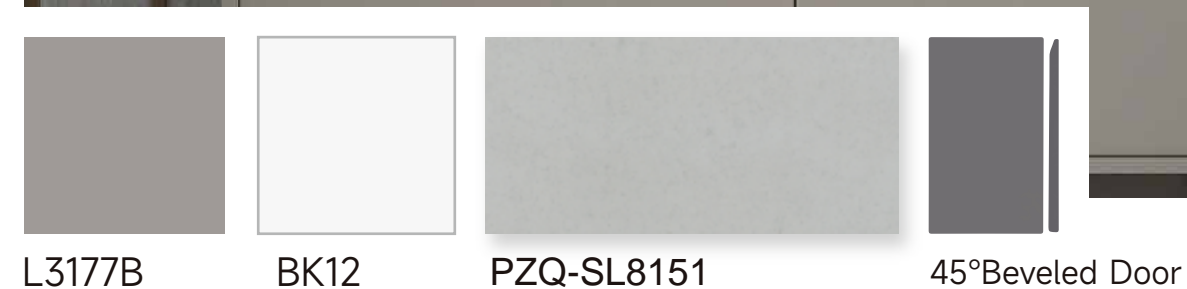

Description	Item	Material
Door	L3177B	Lacquer
Carcase	BK12	Melamine
Countertop	PZQ-SL8151	Quartz Stone
Handle	45°Beveled Door	Lacquer